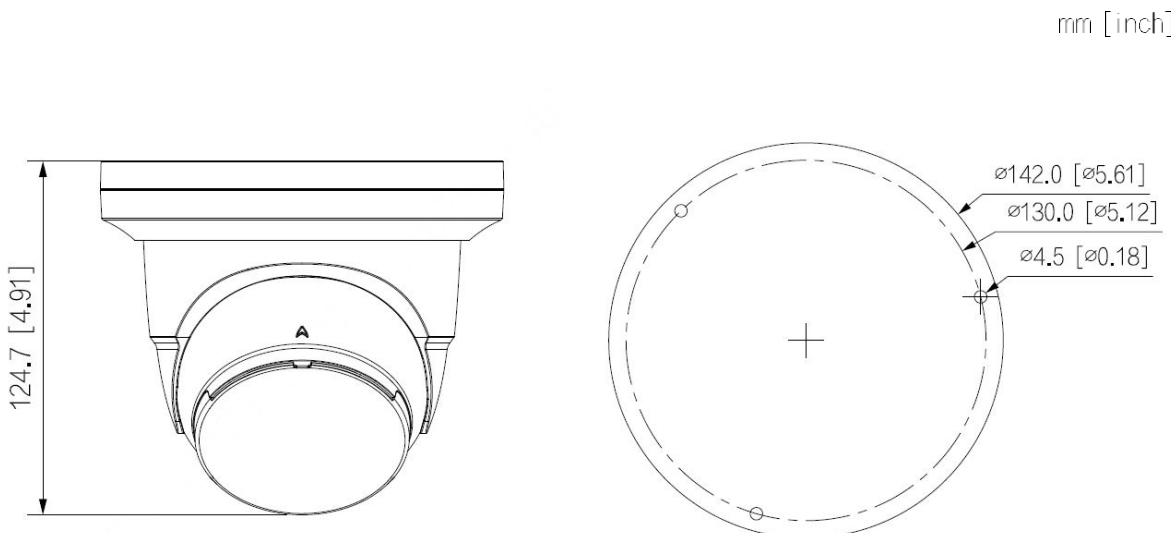

Alarm Events	No SD card, SD card full, SD card error, network disconnection, IP conflict, illegal access, motion detection, video tampering, voltage detection, security exception, tripwire, intrusion, scene changing, audio detection, external alarm, IMD
Network	
Protocols	IPv4, IPv6, HTTP, HTTPS, TCP, UDP, ARP, RTP, RTSP, RTCP, RTMP, SMTP, FTP, SFTP, DHCP, DNS, DDNS, QoS, UPnP; NTP, Multicast, ICMP, IGMP, NFS, PPPoE, 802.1x
Interoperability	ONVIF (Profile S / Profile G / Profile T), API, P2P
Storage	FTP, SFTP, MicroSD Card (supports up to 256 G), NAS
Web Browsers	IE, Chrome, Firefox
Client	PRO-X, X-Station
Interface	
Audio I/O	1 channel (RCA port) in, 1 channel (RCA port) out
Alarm I/O	1 channel in: 5 mA, 3 - 5 VDC, 1 channel out: 300 mA, 12 VDC
Network	RJ-45 (10/100 Base-T)
General	
Power	12 VDC / PoE (802.3 af), < 10.2 W
Housing	Aluminum alloy body, except for trim ring
Dimensions	4.91 × Φ 5.61" (124.7 × Φ 142.0 mm)
Operating Conditions	-40° to 140° F (-40° to 60° C), less than 95% RH
Storage Conditions	-40° to 140° F (-40° to 60° C)
Protections	IP67
Net Weight	1.85 lb (0.84 kg)
Gross Weight	2.23 lb (1.01 kg)
Certifications	FCC

Dimensions (mm[inch])